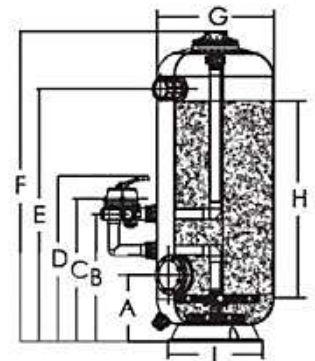

“EMAUX” SDB Series Deep Bed Sand Filters Complete Set With Multiport Valve (1.0m - 1.2m Sand Bed)

EMAUX “SDB” Series Side Mount Deep Bed Filter offers a more thorough filtration with the standard of either 1.0m or 1.2m depth sand bed which is suitable for high filtration performance of domestic swimming pool

Features:

- Non-corrosive fiberglass and resin
- UV resistance, suitable for operation under prolong sunlight
- Max operating pressure 36 psi / 2.5 bar
- Max temperature of 43C (109F)
- Maximum filtration velocity: 50m³/h/m²
- Dual layers of laterals
- 4” Sight glass
- 158 mm manhole for servicing
- 2” bottom drain

Manhole

Lateral system

Sightglass

Model No	A mm	B mm	C mm	D mm	E mm	F mm	G mm	H mm	I mm
SDB700-1.0	510	750	844	987	1270	1672	700	1000	680
SDB700-1.2	510	750	844	987	1470	1872	700	1200	680
SDB800-1.0	510	750	838	981	1270	1702	800	1000	740
SDB800-1.2	510	750	838	981	1470	1902	800	1200	740
SDB900-1.0	515	870	857	1000	1270	1735	900	1000	860
SDB900-1.2	515	870	857	1000	1470	1935	900	1200	860
SDB900(C)-1.0	515	834	931	1083	1270	1735	900	1000	860
SDB900(C)-1.2	515	834	931	1083	1470	1935	900	1200	860
SDB1000-1.0	515	870	971	1114	1270	1813	1000	1000	960
SDB1000-1.2	515	870	971	1199	1470	2013	1000	1200	960
SDB1000(C)-1.0	515	1033	1045	1282	1270	1813	1000	1000	960
SDB1000(C)-1.2	515	1033	1045	1282	1470	2013	1000	1200	960